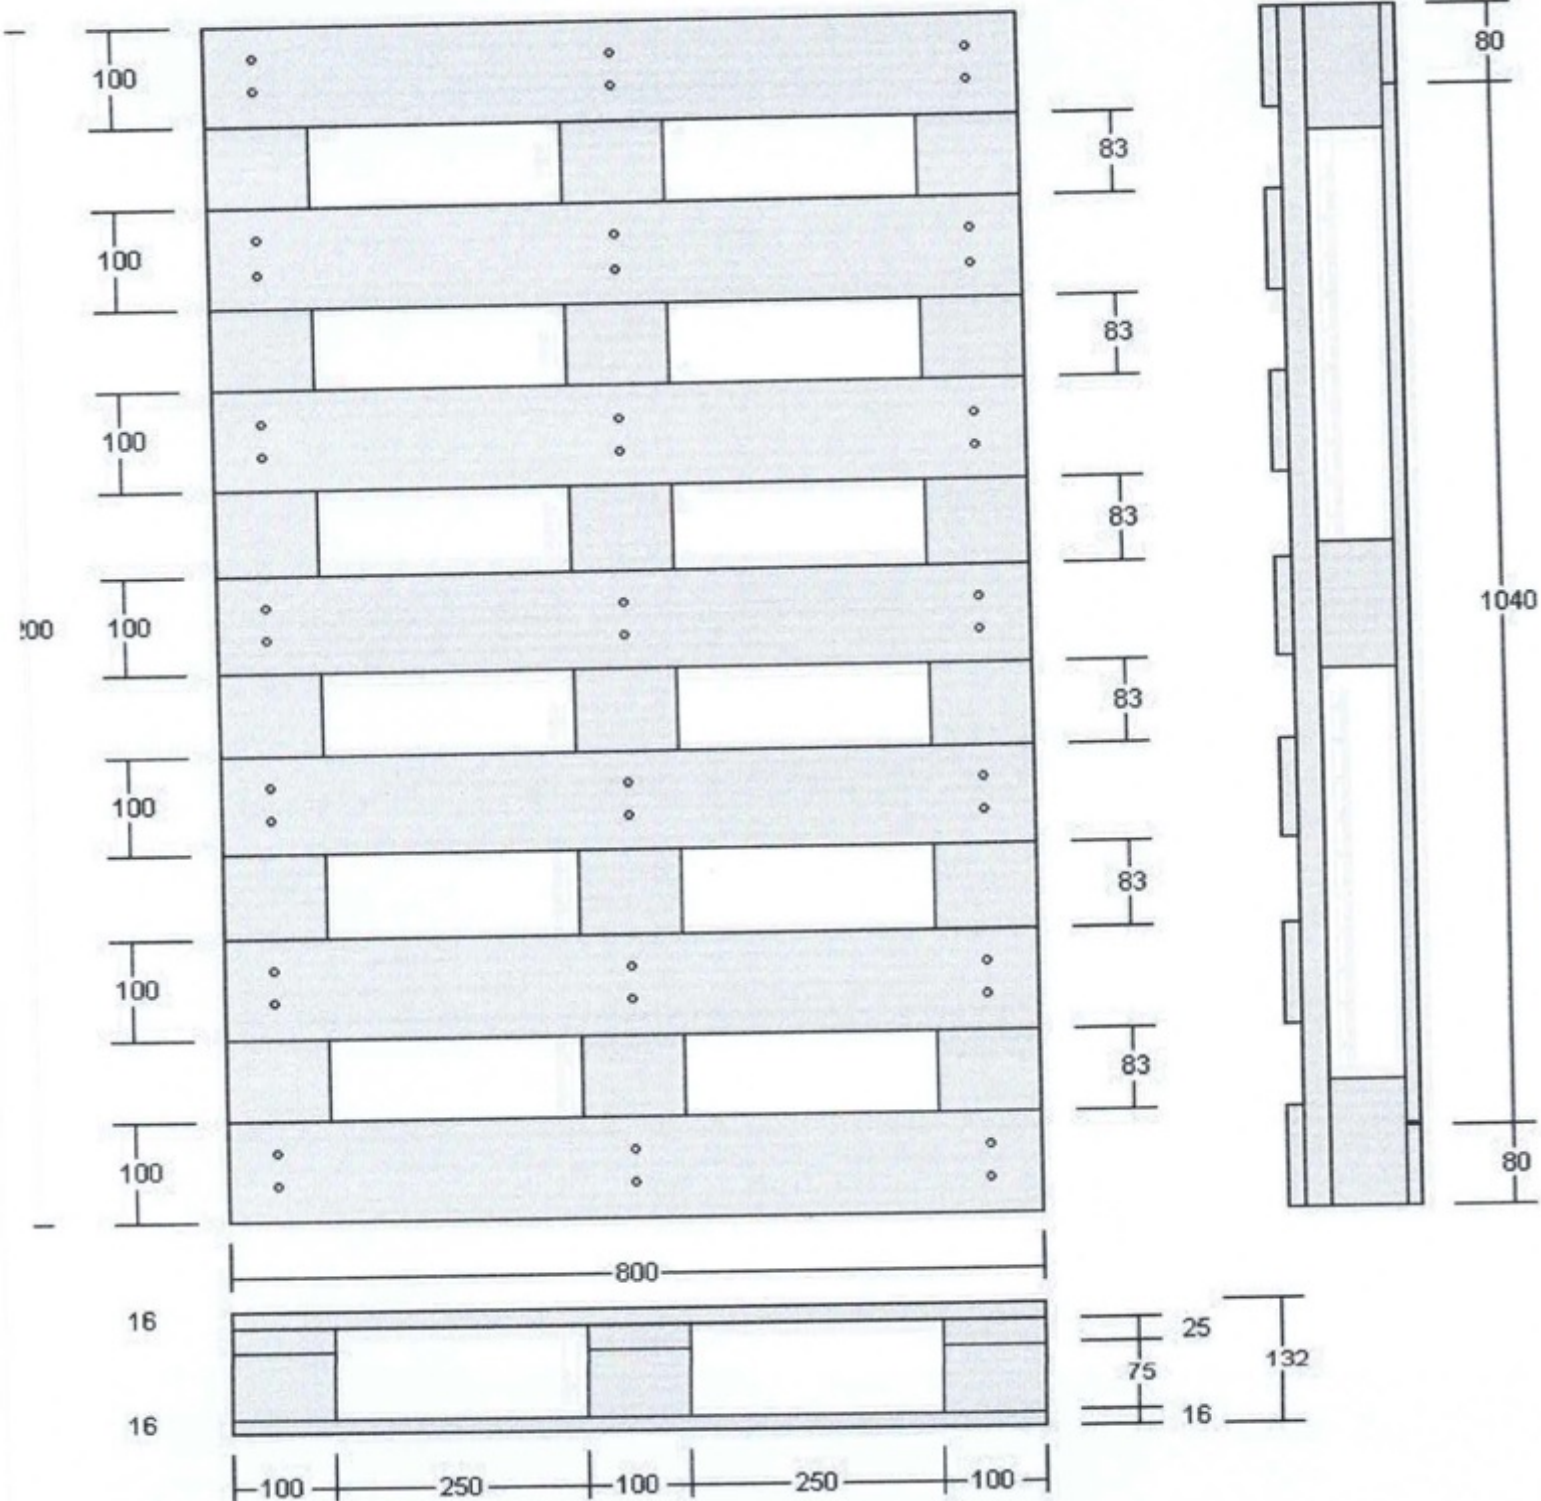

**Press Pallets and Crates**

65 Boundary Road  
NARANGBA, Queensland (QLD) 4504  
3204 0764 (Phone)  
3204 0768 (Fax)

**Prepared for:**

1MP  
Queensland (QLD)

**Pallet Special Properties:**

Wood Type: SW

Drawing No: 6332 (2MP120080073BLOCK)

Dimensions: 1200 x 800

Price: \$28.00 per pallet, F.O.B.

Block Pallet

Measurements are in: Millimeters

Special Instructions:

(1)